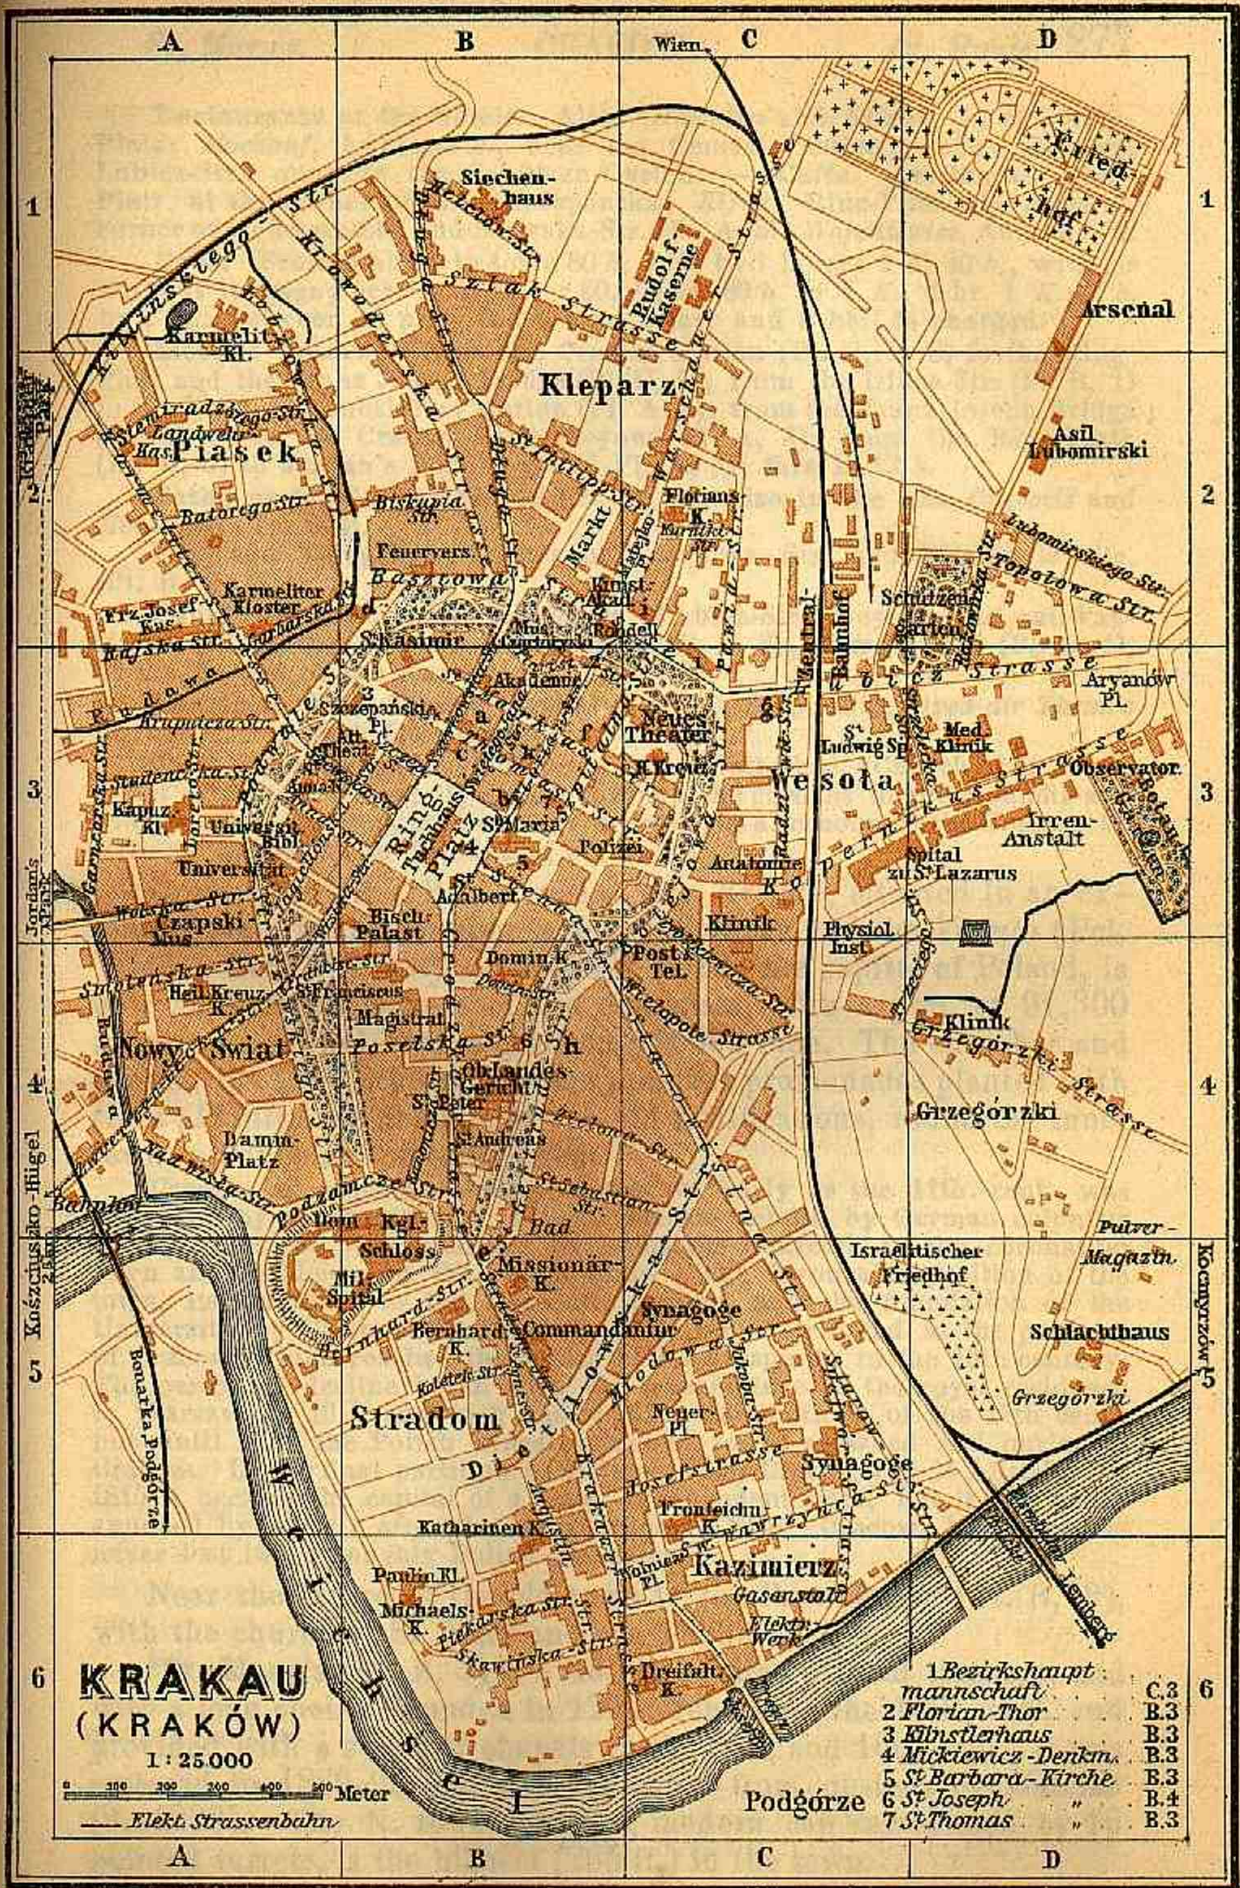

Krakow - 1905

Published on JEWISH GALICIA & BUKOVINA (<https://jgaliciabukovina.net>)

Krakow - 1905

Community: [Kraków](#)

Krakow - 1905

Published on JEWISH GALICIA & BUKOVINA (<https://jgaliciabukovina.net>)

This Map Shows Krakow In 1905. The Jewish Section of The town was in thw left Buttom Part of the Map.

Source URL:<https://jgaliciabukovina.net/node/111859>